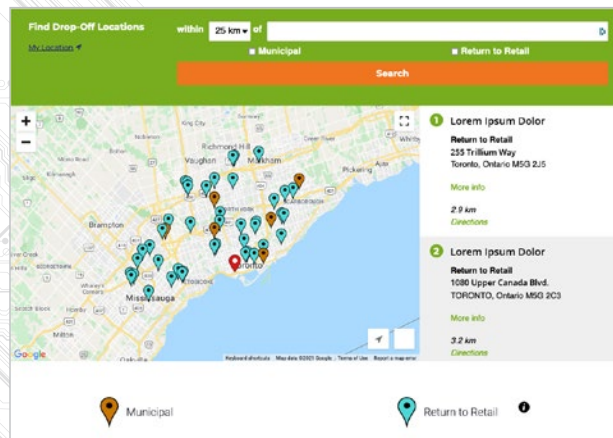

How Recycle My Electronics Supports You

To support our partners in achieving sustainability objectives by introducing permanent collection for safe and secure recycling of electronics in our community.

- Permanent collection will help grow retail foot traffic while supporting a more sustainable future.
- This program includes logistics and marketing support of all permanent collection installations, as well as ongoing free hauling of all electronics collected at the store/business level with local logistics.
- To support collection, Recycle My Electronics are experts in sustainable operations and store support at national and local levels. This sustainability program/service is offered for low to no cost.

As a permanent collection site, in the Recycle My Electronics network of over 2,500 drop-off location throughout Canada, your store/business will be added to the location-based drop-off location search tool on my recycleMYelectronics.ca.